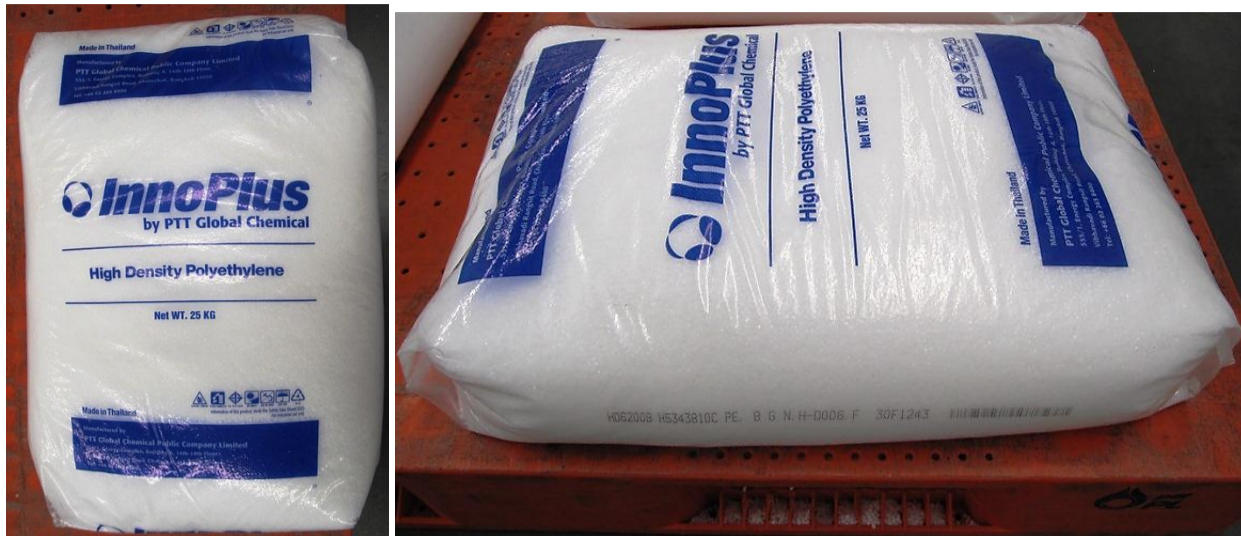

**Type of HDPE packaging**

No.	Type	Unit	Picture	Domestic	Export
1	25 kg. bag	25kg/bag		✓	✓
2	750 kg. bag	750 kg/bag		✓	
3	800 kg. bag	800 kg/bag			✓
4	Bulk Truck				✓
5	Tank Car			✓	

## Detail of HDPE packaging

- 25 kg. bag

- 750 kg. and 800 kg. bag